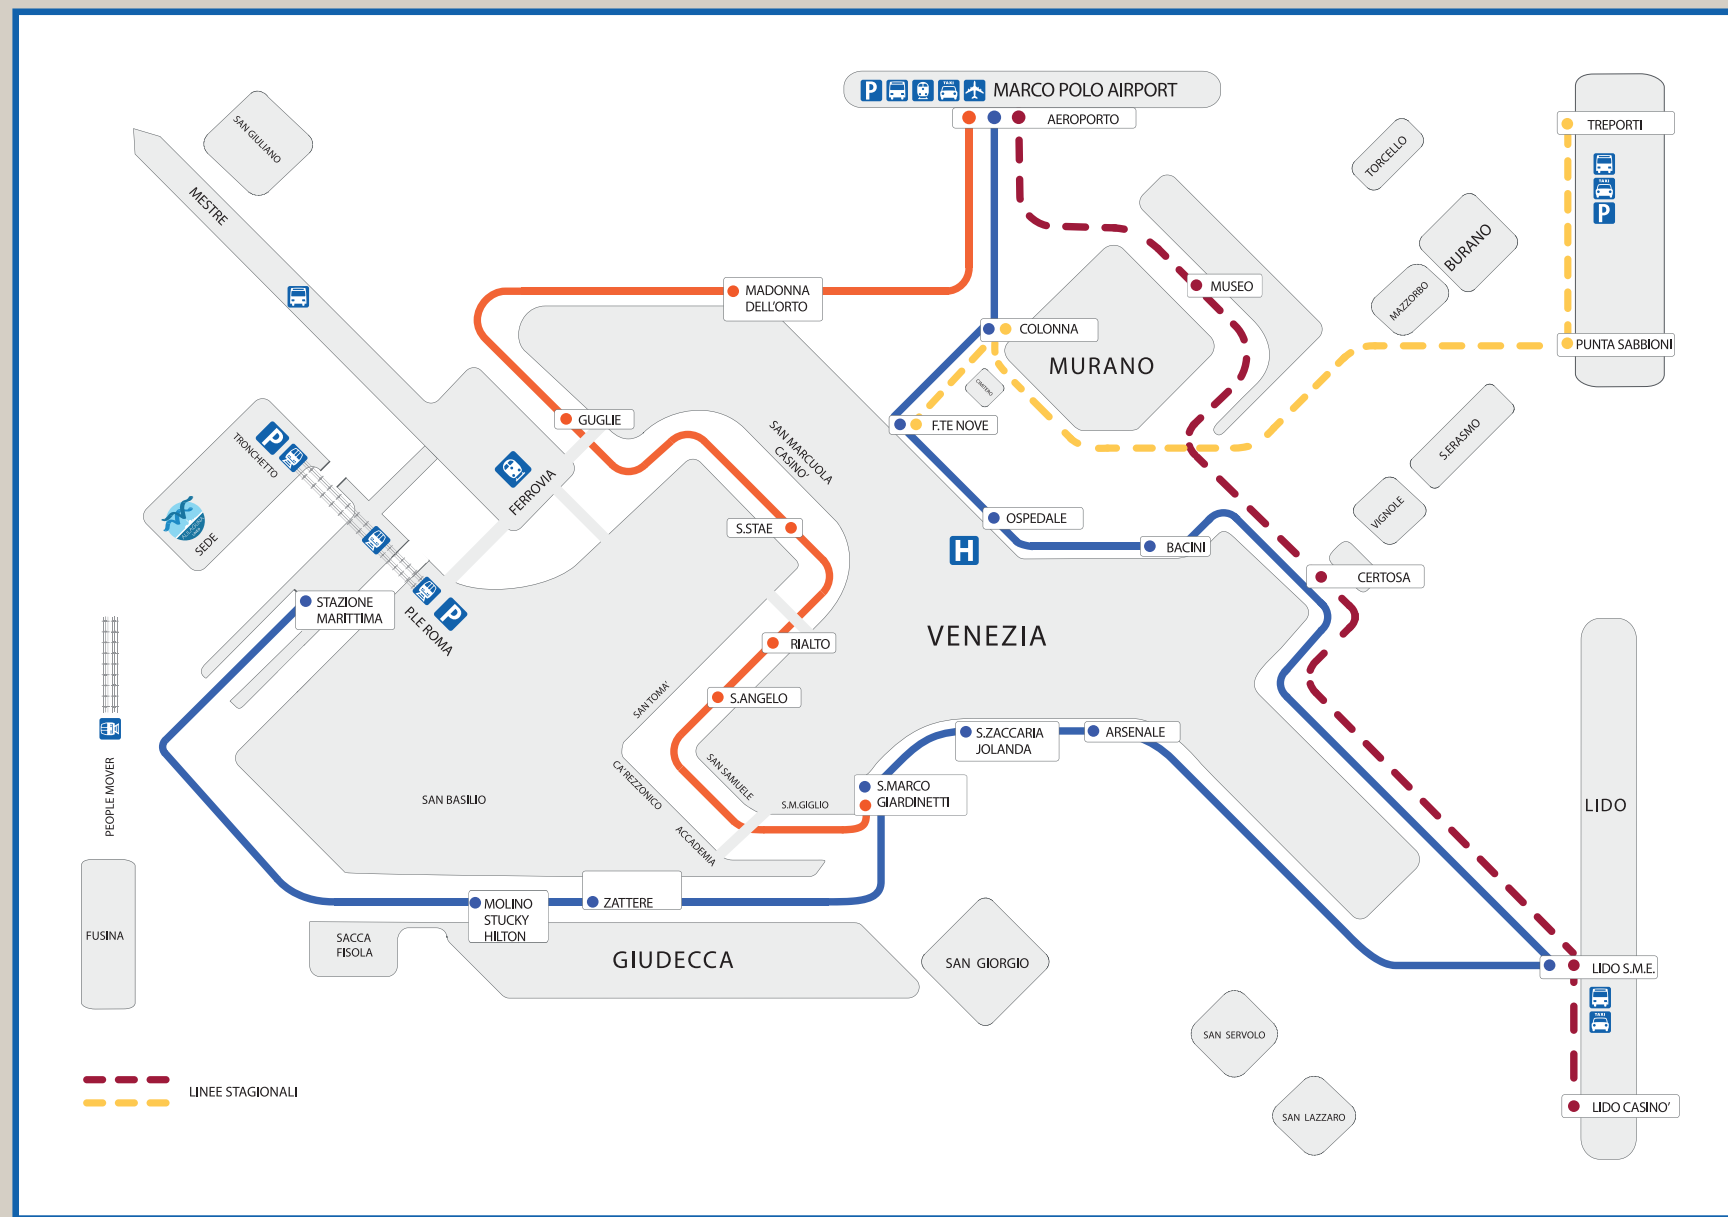

Linea Blu	Aeroporto	Murano Colonna	F.te Nove	Ospedale	Bacini	Lido S.M.E.	Arsenale	San Zaccaria	San Marco	Zattere	Giudecca Hilton	Stazione Marittima	
	06:10 07:10 08:10 08:45 09:15 09:45 10:15 10:45 11:15 11:45 12:15 12:45 13:15 13:45 14:15 14:45 15:15 15:45 16:15 16:45 17:15 17:45 18:15 18:45 19:15 19:45 20:15 21:15 22:15 23:15 00:15	06:40 07:40 08:40 09:15 09:45 10:15 10:45 11:15 11:45 12:15 12:45 13:15 13:45 14:15 14:45 15:15 15:45 16:15 16:45 17:15 17:45 18:15 18:45 19:15 19:45 20:15 20:45 21:45 22:45 23:45 00:45	06:48 07:48 08:48 09:25 09:55 10:25 10:55 11:25 11:55 12:25 12:55 13:25 13:55 14:25 14:55 15:25 15:55 16:25 16:55 17:25 17:55 18:25 18:55 19:25 19:55 20:25 20:55 21:55 22:55 23:55 00:55										

Linea Blu	Stazione Marittima	Giudecca Hilton	Zattere	San Marco	San Zaccaria	Arsenale	Lido S.M.E.	Bacini	Ospedale	F.te Nove	Murano Colonna	Aeroporto
	07:50 08:20 08:50 09:20 09:50 10:20 10:50 11:20 11:50 12:20 12:50 13:20 13:50 14:20 14:50 15:20 15:50 16:20 16:50 17:20	04:35 05:35 06:35 07:05 07:35 08:01 08:31 09:01 09:31 10:01 10:31 11:01 11:31 12:01 12:31 13:01 13:31 14:01 14:31 15:01 15:31 16:01 16:31 17:01 17:31 18:01 18:31 19:31 20:01	04:40 05:40 06:40 07:10 07:40 08:05 08:35 09:05 09:35 10:05 10:35 11:05 11:35 12:05 12:35 13:05 13:35 14:04 14:35 15:05 15:35 16:05 16:35 17:05 17:35 18:05 18:35 19:35 20:05	03:40 04:50 05:50 06:50 07:20 07:50 08:20 08:50 09:20 09:50 10:20 10:50 11:20 12:00 12:30 13:00 13:30 14:00 14:30 15:00 15:30 16:00 16:30 17:00 17:30 18:00 18:30 19:30 20:00 20:30 21:00 21:30 22:30	03:44 04:54 05:54 06:54 07:24 07:55 08:25 08:55 09:25 09:55 10:25 10:55 11:25 11:55 12:25 12:55 13:25 13:55 14:25 14:55 15:25 15:55 16:25 16:55 17:25 17:55 18:25 18:55 19:25 20:29 21:39 22:39	03:48 04:58 05:58 06:58 07:28 07:59 08:29 08:59 09:29 09:59 10:29 10:59 11:29 11:59 12:29 12:59 13:29 13:59 14:29 14:59 15:29 15:59 16:29 16:59 17:29 17:59 18:29 18:59 19:29 20:33 21:43 22:43	03:56 05:05 06:06 07:06 07:40 08:10 08:40 09:10 09:40 10:10 10:40 11:10 11:40 12:10 12:40 13:10 13:40 14:10 14:40 15:10 15:40 16:10 16:40 17:10 17:40 18:10 18:40 19:10 20:10 20:41 21:51 22:51					

Linea Arancio	Aeroporto	F.te Nove	M.dell'Orto	Guglie	San Stae	Rialto	S. Angelo	San Marco
	08:00 09:00 09:30 10:00 10:30 11:00 11:30 12:00 12:30 13:00 13:30 14:00 14:30 15:00 15:30 16:00 16:30 17:00 17:30 18:00 18:30 19:30 20:40 21:40 22:40 23:40