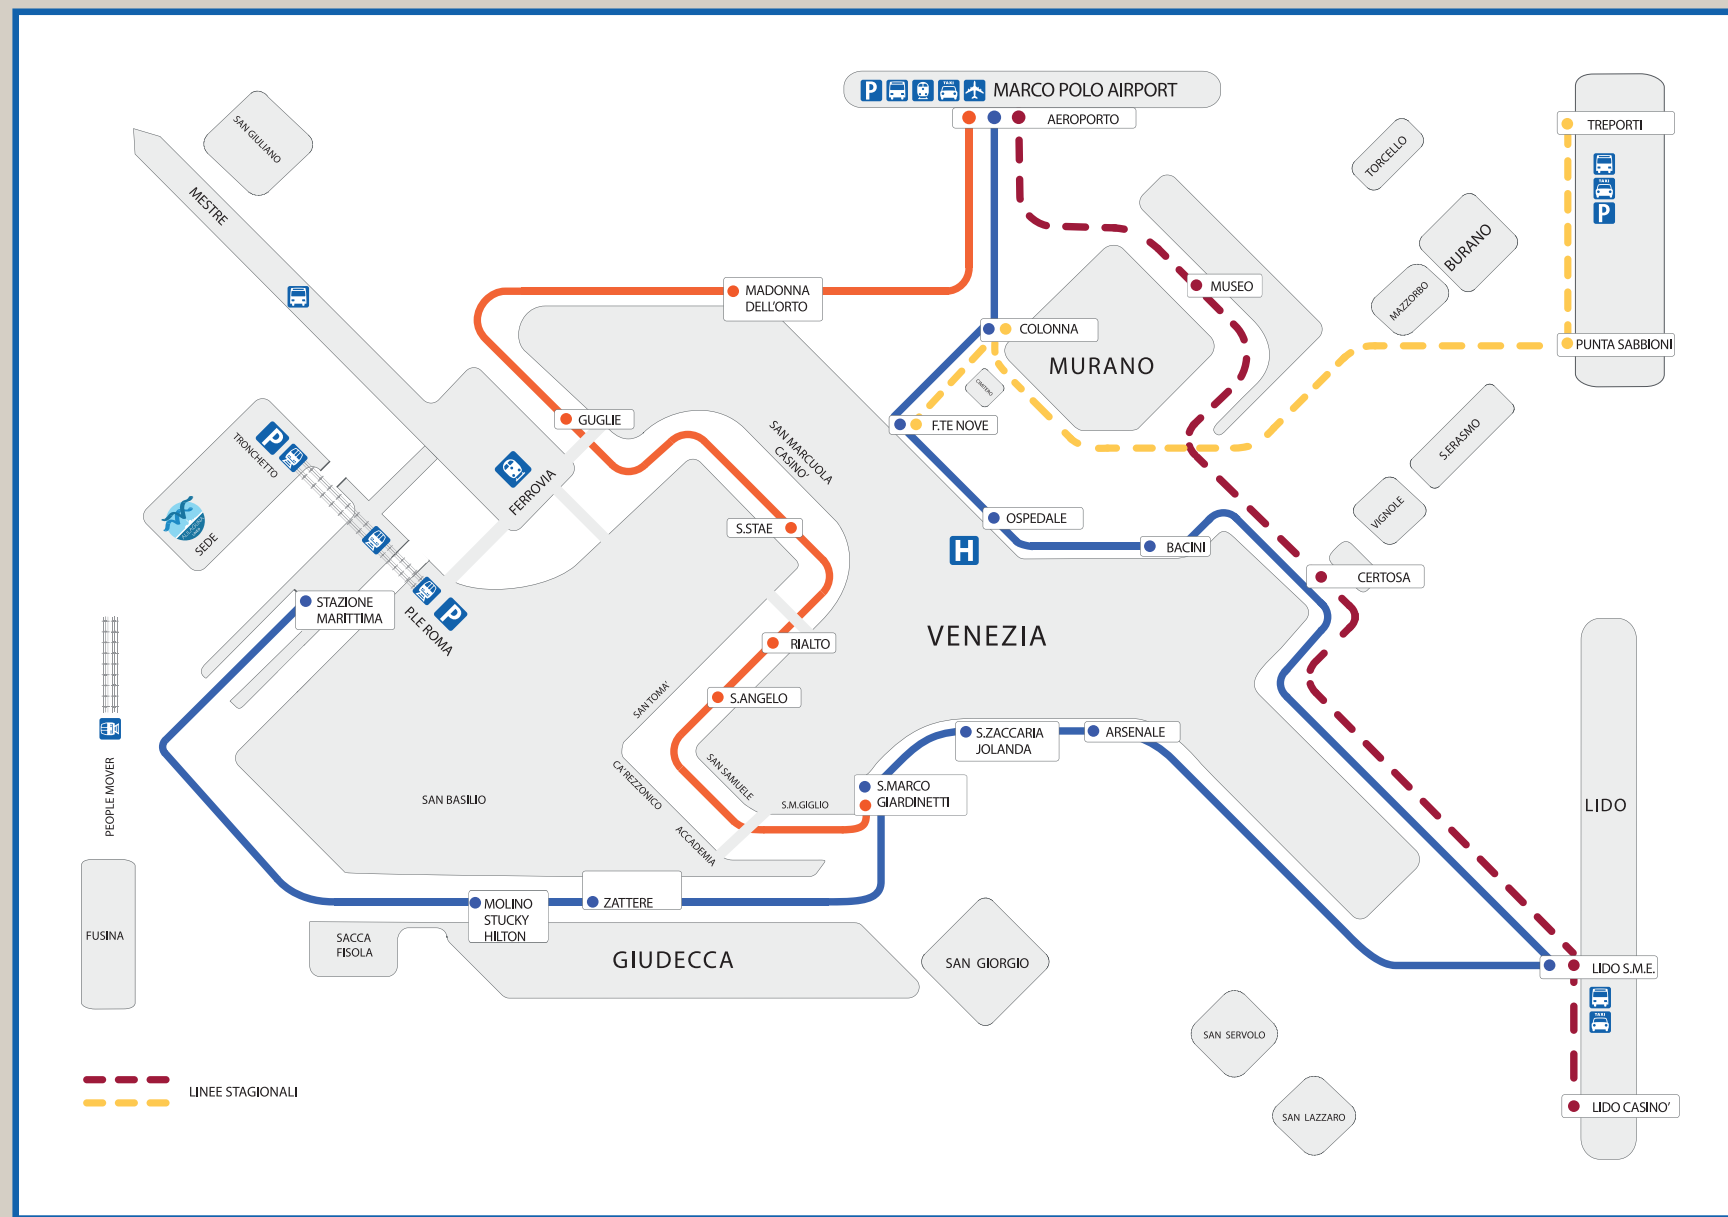

Linea Blu	Aeroporto	Murano Colonna	F.te Nove	Ospedale	Bacini	Lido S.M.E.	Arsenale	San Zaccaria	San Marco	Zattere	Giudecca Hilton	Stazione Marittima
	06:10 07:10 08:10 08:45 09:15 09:45 10:15 10:45 11:15 11:45 12:15 12:45 13:15 13:45 14:15 14:45 15:15 15:45 16:15 16:45 17:15 17:45 18:15 18:45 19:15 19:45 20:15 21:15 22:15 23:15 00:15	06:40 07:40 08:40 09:15 09:45 10:15 10:45 11:15 11:45 12:15 12:45 13:15 13:45 14:15 14:45 15:15 15:45 16:15 16:45 17:15 17:45 18:15 18:45 19:15 19:45 20:15 20:45 21:45 22:45 23:45 00:45	06:48 07:48 08:48 09:25 09:55 10:25 10:55 11:25 11:55 12:25 12:55 13:25 13:55 14:25 14:55 15:25 15:55 16:25 16:55 17:25 17:55 18:25 18:55 19:25 19:55 20:25 20:55 21:55 22:55 23:55 00:55	09:33 10:03 10:33 11:03 11:33 12:03 12:33 13:03 13:33 14:03 14:33 15:03 15:33 16:03 16:33 17:03 17:33 18:03 18:33 19:03 19:33 20:03 20:33 21:03 22:03 23:03 00:03 01:03	07:08 08:08 09:08 09:50 10:20 10:50 11:20 11:50 12:20 12:50 13:20 13:50 14:20 14:50 15:20 15:50 16:20 16:50 17:20 17:50 18:20 18:50 19:20 19:50 20:20 20:50 21:20 22:20 23:20 00:20 01:20	10:02 10:32 11:02 11:32 12:02 12:32 13:02 13:32 14:02 14:32 15:02 15:32 16:02 16:32 17:02 17:32 18:02 18:32 19:02 19:32 20:02 20:32 21:02 21:32 22:28 23:32 00:28 01:32	10:02 10:32 11:02 11:32 12:02 12:32 13:02 13:32 14:02 14:32 15:02 15:32 16:02 16:32 17:02 17:32 18:02 18:32 19:02 19:32 20:02 20:32 21:02 21:32 22:28 23:32 00:28 01:32	07:22 08:22 09:22 10:15 10:45 11:15 11:45 12:15 12:45 13:15 13:45 14:15 14:45 15:15 15:45 16:15 16:45 17:15 17:45 18:15 18:45 19:15 19:45 20:15 20:45 21:15 21:45 22:45 23:45 00:45 01:45	07:24 08:24 09:24 10:25 10:55 11:25 11:55 12:25 12:55 13:25 13:55 14:25 14:55 15:25 15:55 16:25 16:55 17:25 17:55 18:25 18:55 19:25 19:55 20:25 20:55 21:25 21:55 22:55 23:55 00:55 01:55	10:30 11:00 11:30 12:00 12:30 13:00 13:30 14:00 14:30 15:00 15:30 16:00 16:30 17:00 17:30 18:00 18:30 19:00 19:30 20:00 20:30 21:00 21:30 22:00 23:00 00:00 01:00 02:00	07:44 08:44 09:44 10:37 11:07 11:37 12:07 12:37 13:07 13:37 14:07 17:37 15:07 15:37 16:07 16:37 17:07